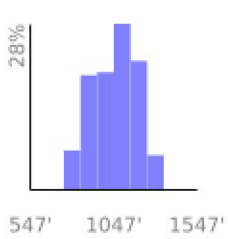

# 1 og

range 768' to 1322' gain 3835' loss 3753' exaggeration 118.1x

Slope Angle (top), Land Cover (middle), Tree Cover (bottom)

## Elevation

Min 769'  
Avg 1051'  
Max 1325'  
Delta 557'

## Slope

Min 0°  
Avg 16°  
Max 45°