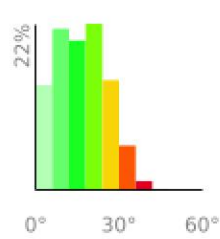

# 1 og

range 768' to 1322' gain 3835' loss 3753' exaggeration 118.1x

Slope Angle (top), Land Cover (middle), Tree Cover (bottom)

## Elevation

Min 769'  
Avg 1051'  
Max 1325'  
Delta 557'

## Slope

Min 0°  
Avg 16°  
Max 45°