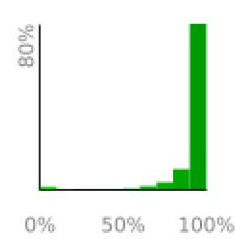

Tree Cover

Land Cover

Forest 96%
Developed 2%
Crops 1%