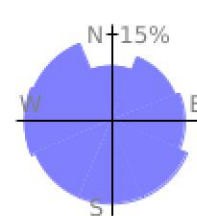

1 og

range 768' to 1322' gain 3835' loss 3753' exaggeration 118.1x

Elevation

Min 769'
Avg 1051'
Max 1325'
Delta 557'

Slope

Min 0°
Avg 16°
Max 45°

Aspect

Tree Cover

Land Cover

Forest 96%
Developed 2%
Crops 1%