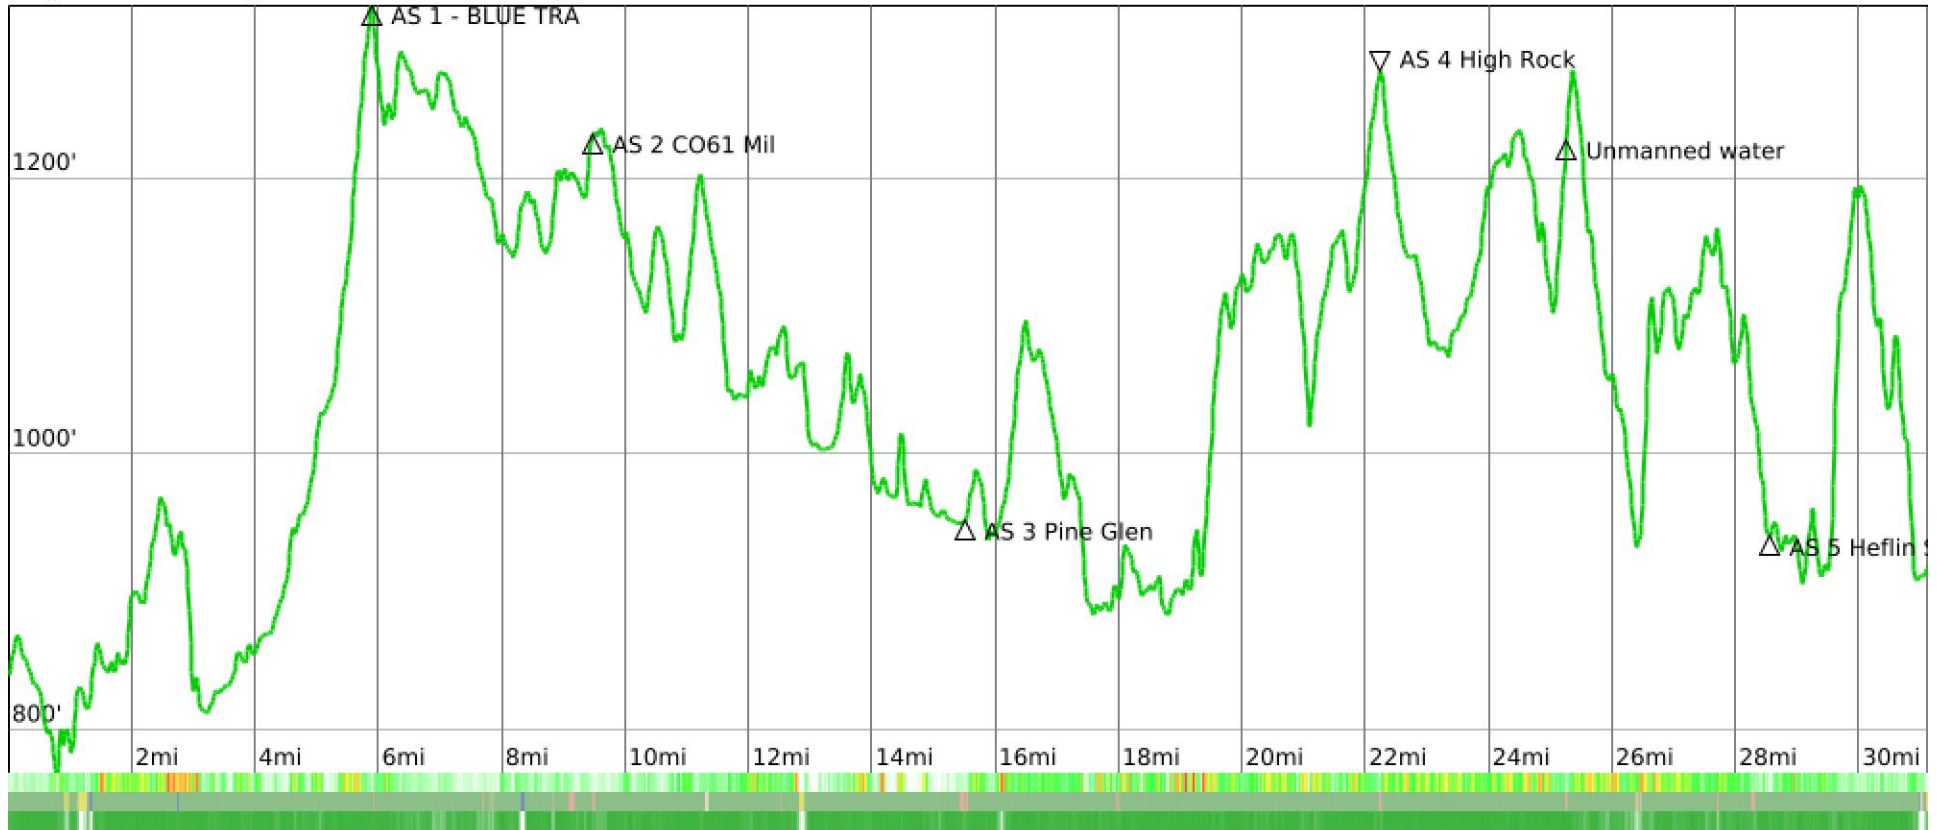

# 1 og

range 768' to 1322' gain 3835' loss 3753' exaggeration 118.1x

Slope Angle (top), Land Cover (middle), Tree Cover (bottom)

## Elevation

Min 769'  
Avg 1051'  
Max 1325'  
Delta 557'

## Slope

Min 0°  
Avg 16°  
Max 45°