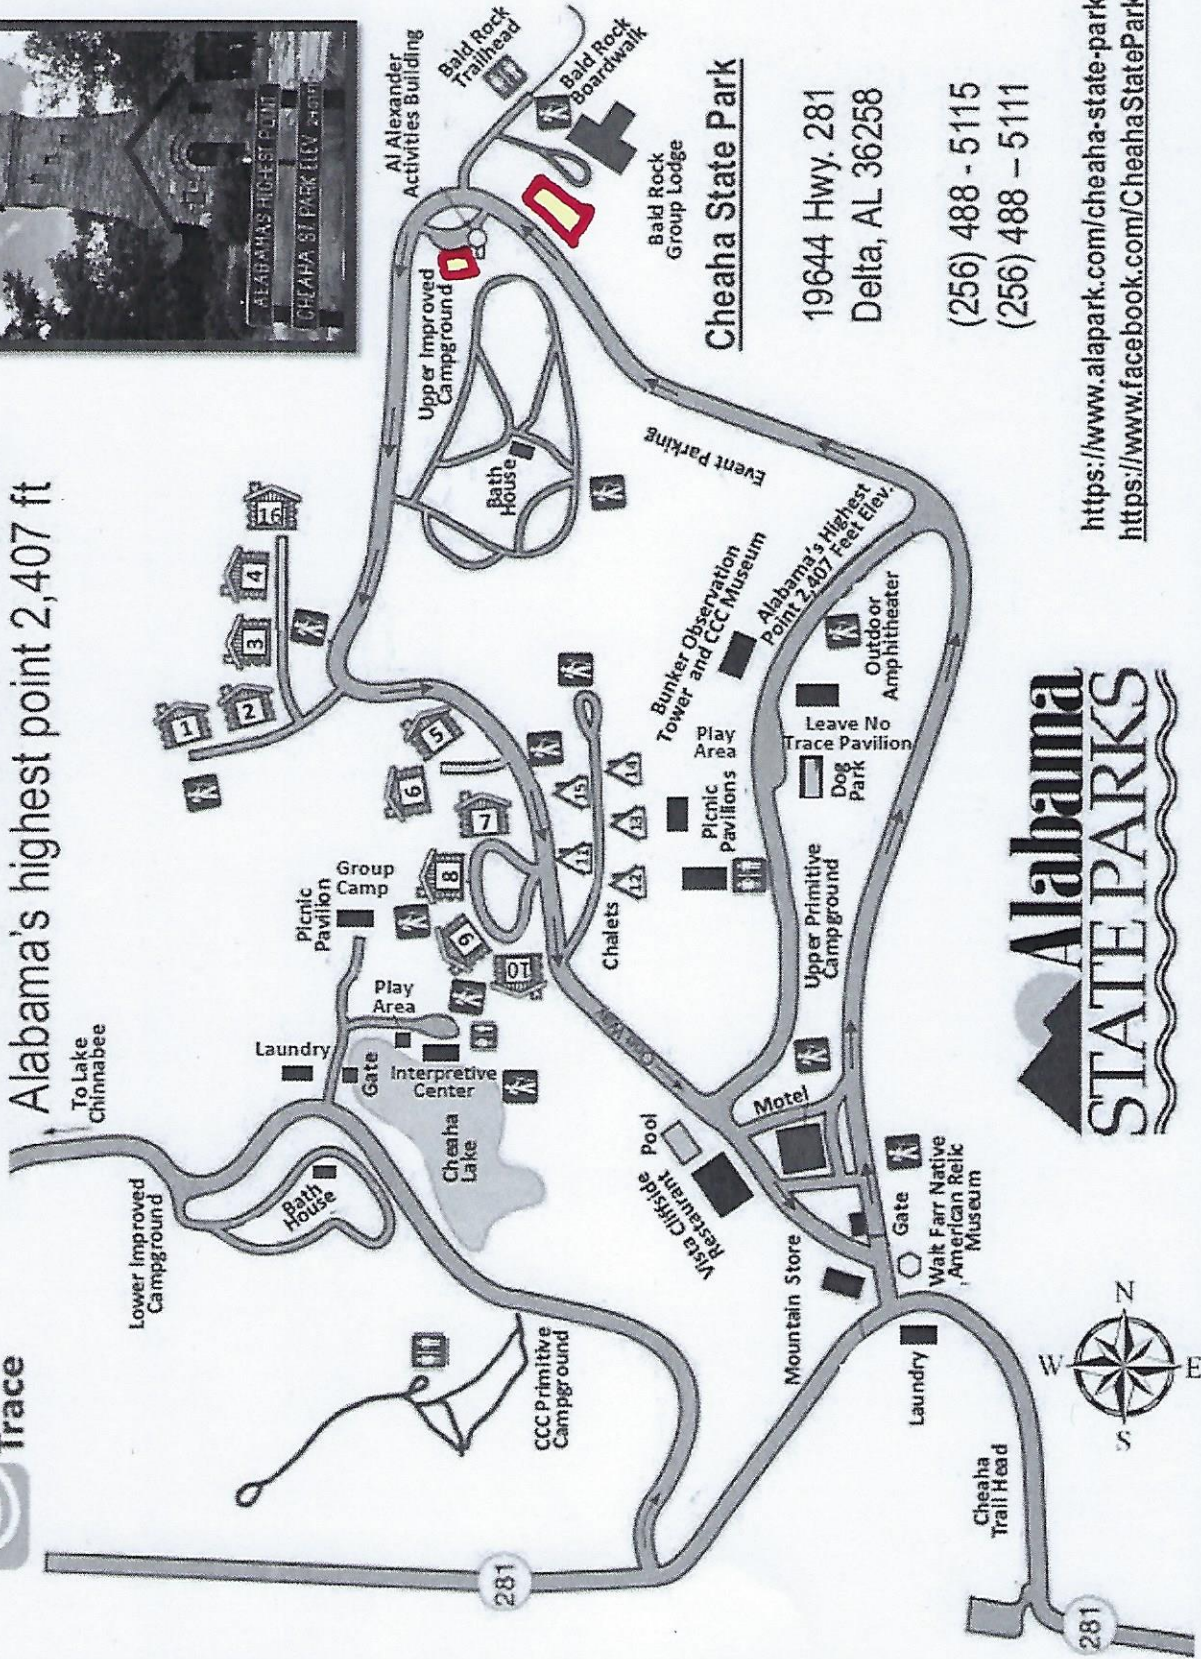

Cheaha State Park

Alabama's highest point 2,407 ft

Cheaha State Park

19644 Hwy. 281
Delta, AL 36258

(256) 488 - 5115
(256) 488 - 5111

<https://www.alapark.com/cheaha-state-park>
<https://www.facebook.com/CheahaStatePark/>